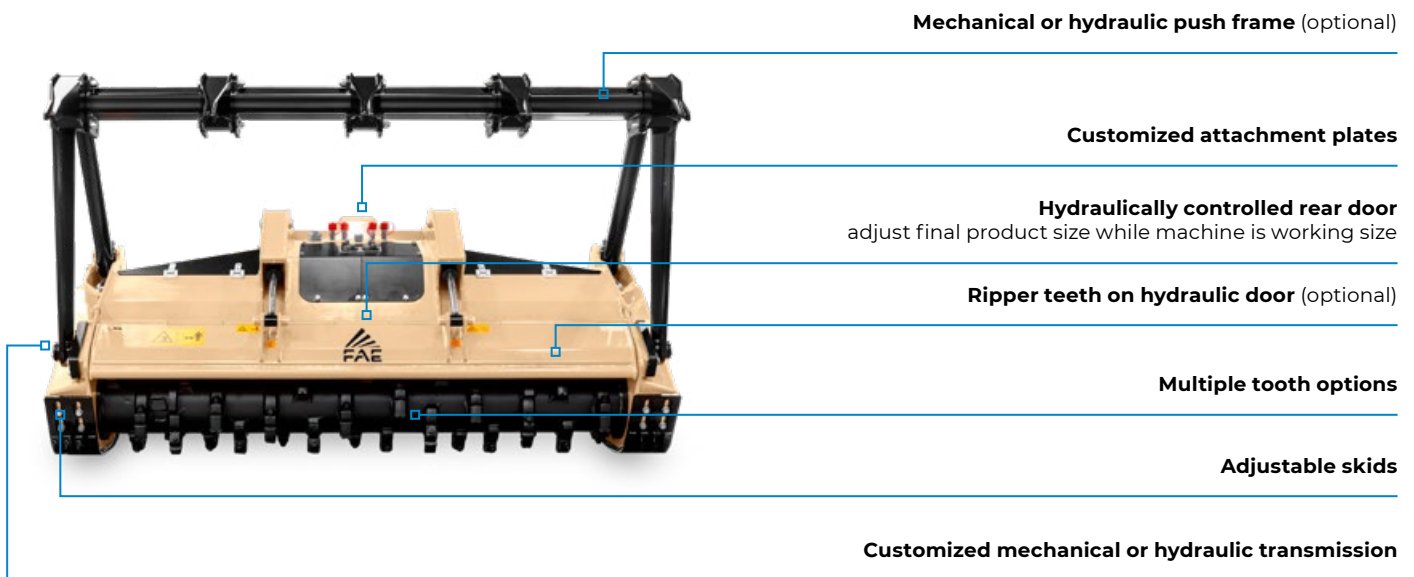

BAC VEGETATION CUTTER

200/U/PT

Heavy duty hydraulic mulcher with Sonic technology.

The 200/U/PT combines compact maneuverability with the performance of larger machines. It is strong and highly productive for mulching bushes, branches and trees up to 35 cm in diameter.

Sonic System

Ø 35 cm max

MODEL	200/U/SONIC/PT300-200	200/U/SONIC/PT300-210	200/U/SONIC/PT300-225
Head type	Mulcher	Mulcher	Mulcher
Working width (mm)	2064	2150	2304
Total width (mm)	2464	2560	2704
Weight (kg)	2450	2550	2650
Rotor diameter (mm)	500	500	500
Max shredding diameter (mm)	350	350	350
No. teeth type C/3+C/3/SS	42+2	44+2	46+2

Data refers to machine as standard. The technical data in this catalogue may be altered without prior notice.

ROTOR TYPE C

TOOTH C/3
(standard)

TOOTH C/3/HD
(option)

TOOTH K/3
(option)

TOOTH STCL/3
(standard)

TOOTH C/3/SS
(left/right)
(side scraper)